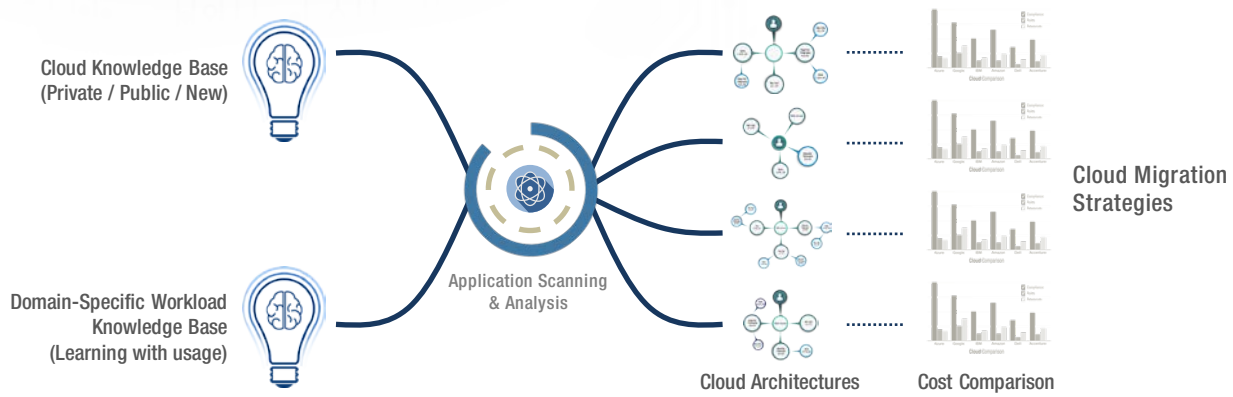

# ADAPTIVE LEARNING SYSTEM

Manage up-to-date workload and Cloud knowledge with our intelligent and adaptive learning system.

Comprehensive solution to keep track of the changes in the market and frequently update the workload information to achieve your own domain catalogue for app migration. Be ahead and keep yourselves updated to the Cloud trends with SurPaaS Analyzer's learning system.

## Business Challenges:

- » Difficult to get the Cloud information required in-hand to analyze your application and plan for Cloud migration.
- » Cloud related information are abundant, but are scattered. More challenging to model private Clouds.
- » Difficult to keep track of the changes in the market such as Cloud's compliances, performance, size, and PaaS capabilities.
- » Accessing information about various Cloud features relevant for your application is tough, even more difficult is aggregating workload information.

## Solutions:

- ✓ Learn and reuse any complex information about Clouds and applications as the tool usage increases in your environment.
- ✓ SIs and MSPs/CSPs/HSPs can differentiate and brand their Cloud migration solution by tuning the knowledge base for their enterprise customer in their respective domains.
- ✓ Rapidly update and maintain latest information available about various Clouds and workloads in a single location.
- ✓ Flexibility to introduce new knowledge that can be accessed by multiple customers for their different applications.